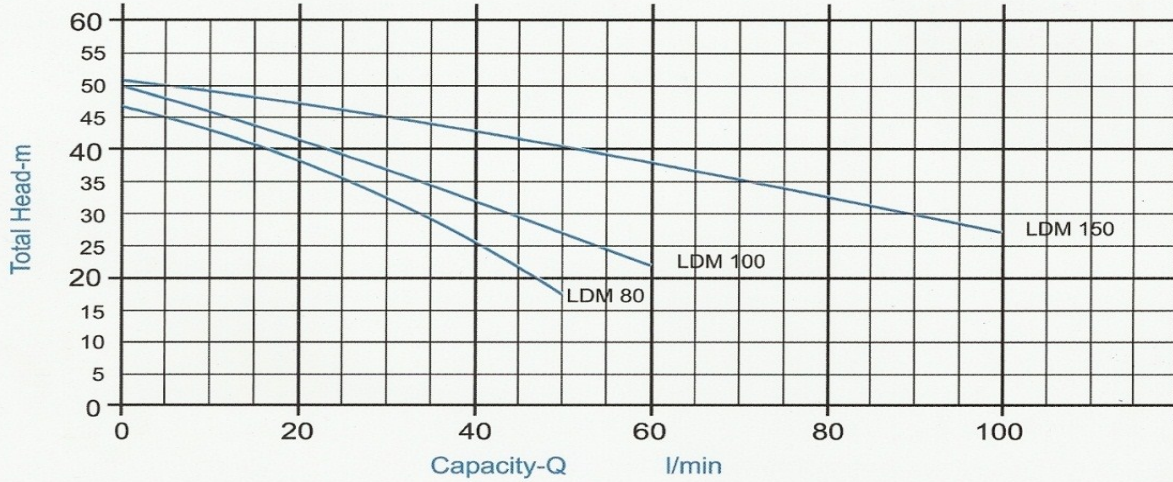

Operating Data at 2850 RPM / 50 Hz

Pump Type	Volt 50Hz	Ampere	Capacitor		Motor		H-Total Head (m)												
			μf	V	Kw	HP	Q - l/min	0	5	10	20	30	45	50	60	80	100		
LDM 80	220	4	14	450	0.60	0.8	47	45	43	38	32	22	18						
LDM 100	220	5.5	20	450	0.75	1	50	47	46	42	37	30	27	23					
LDM 150	220	8.1	35	450	1.1	1.5	51	50	49	47	45	42	41	38	33	27