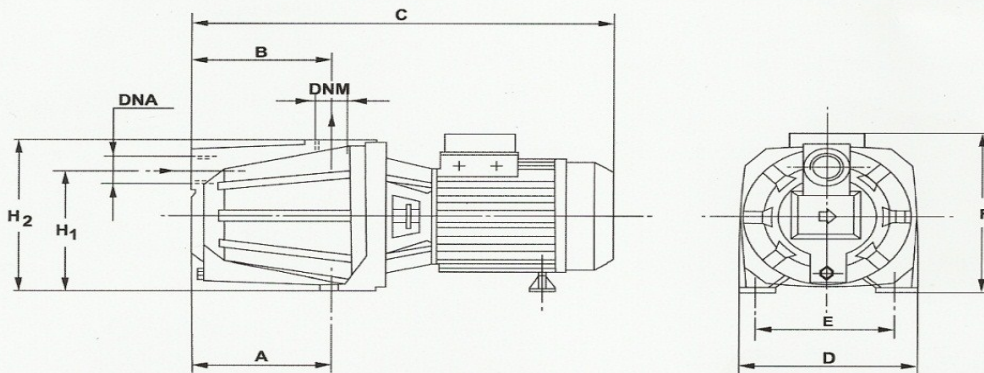

Specifications

- ▶ Max working pressure :
- 6 bar for type (LDM80/100)
- 10 bar for type (LDM 150)
- ▶ Max water temperature 40°C.
- ▶ Max sand permissible quantity :40 gr/m3.
- ▶ Max total lift head : 7/8 mt.

Materials

- ▶ Pump body in CAST IRON.
- ▶ Venturi, nozzle, diffuser made of NORY GFN2.
- ▶ Impeller Brass.
- ▶ Shaft STAINLESS STEEL.
- ▶ Mechanical seal in CARBON / CERAMIC/ NBR

Operating Data at 2850 RPM / 50 Hz

| Pump Type | Dimensions mm | | | | | | | | | | Weight Kg |
|-----------|---------------|-----|-----|-----|-----|-----|-----|-----|------|-----|--------------|
| | A | B | C | D | E | F | H1 | H2 | DNA | DNM | |
| LDM 80 | 138 | 127 | 410 | 180 | 140 | 200 | 152 | 185 | 1" | 1" | 13 |
| LDM 100 | 138 | 127 | 410 | 180 | 140 | 200 | 152 | 185 | 1" | 1" | 14 |
| LDM 150 | 180 | 157 | 500 | 220 | 180 | 235 | 170 | 227 | 1.5" | 1" | 26 |